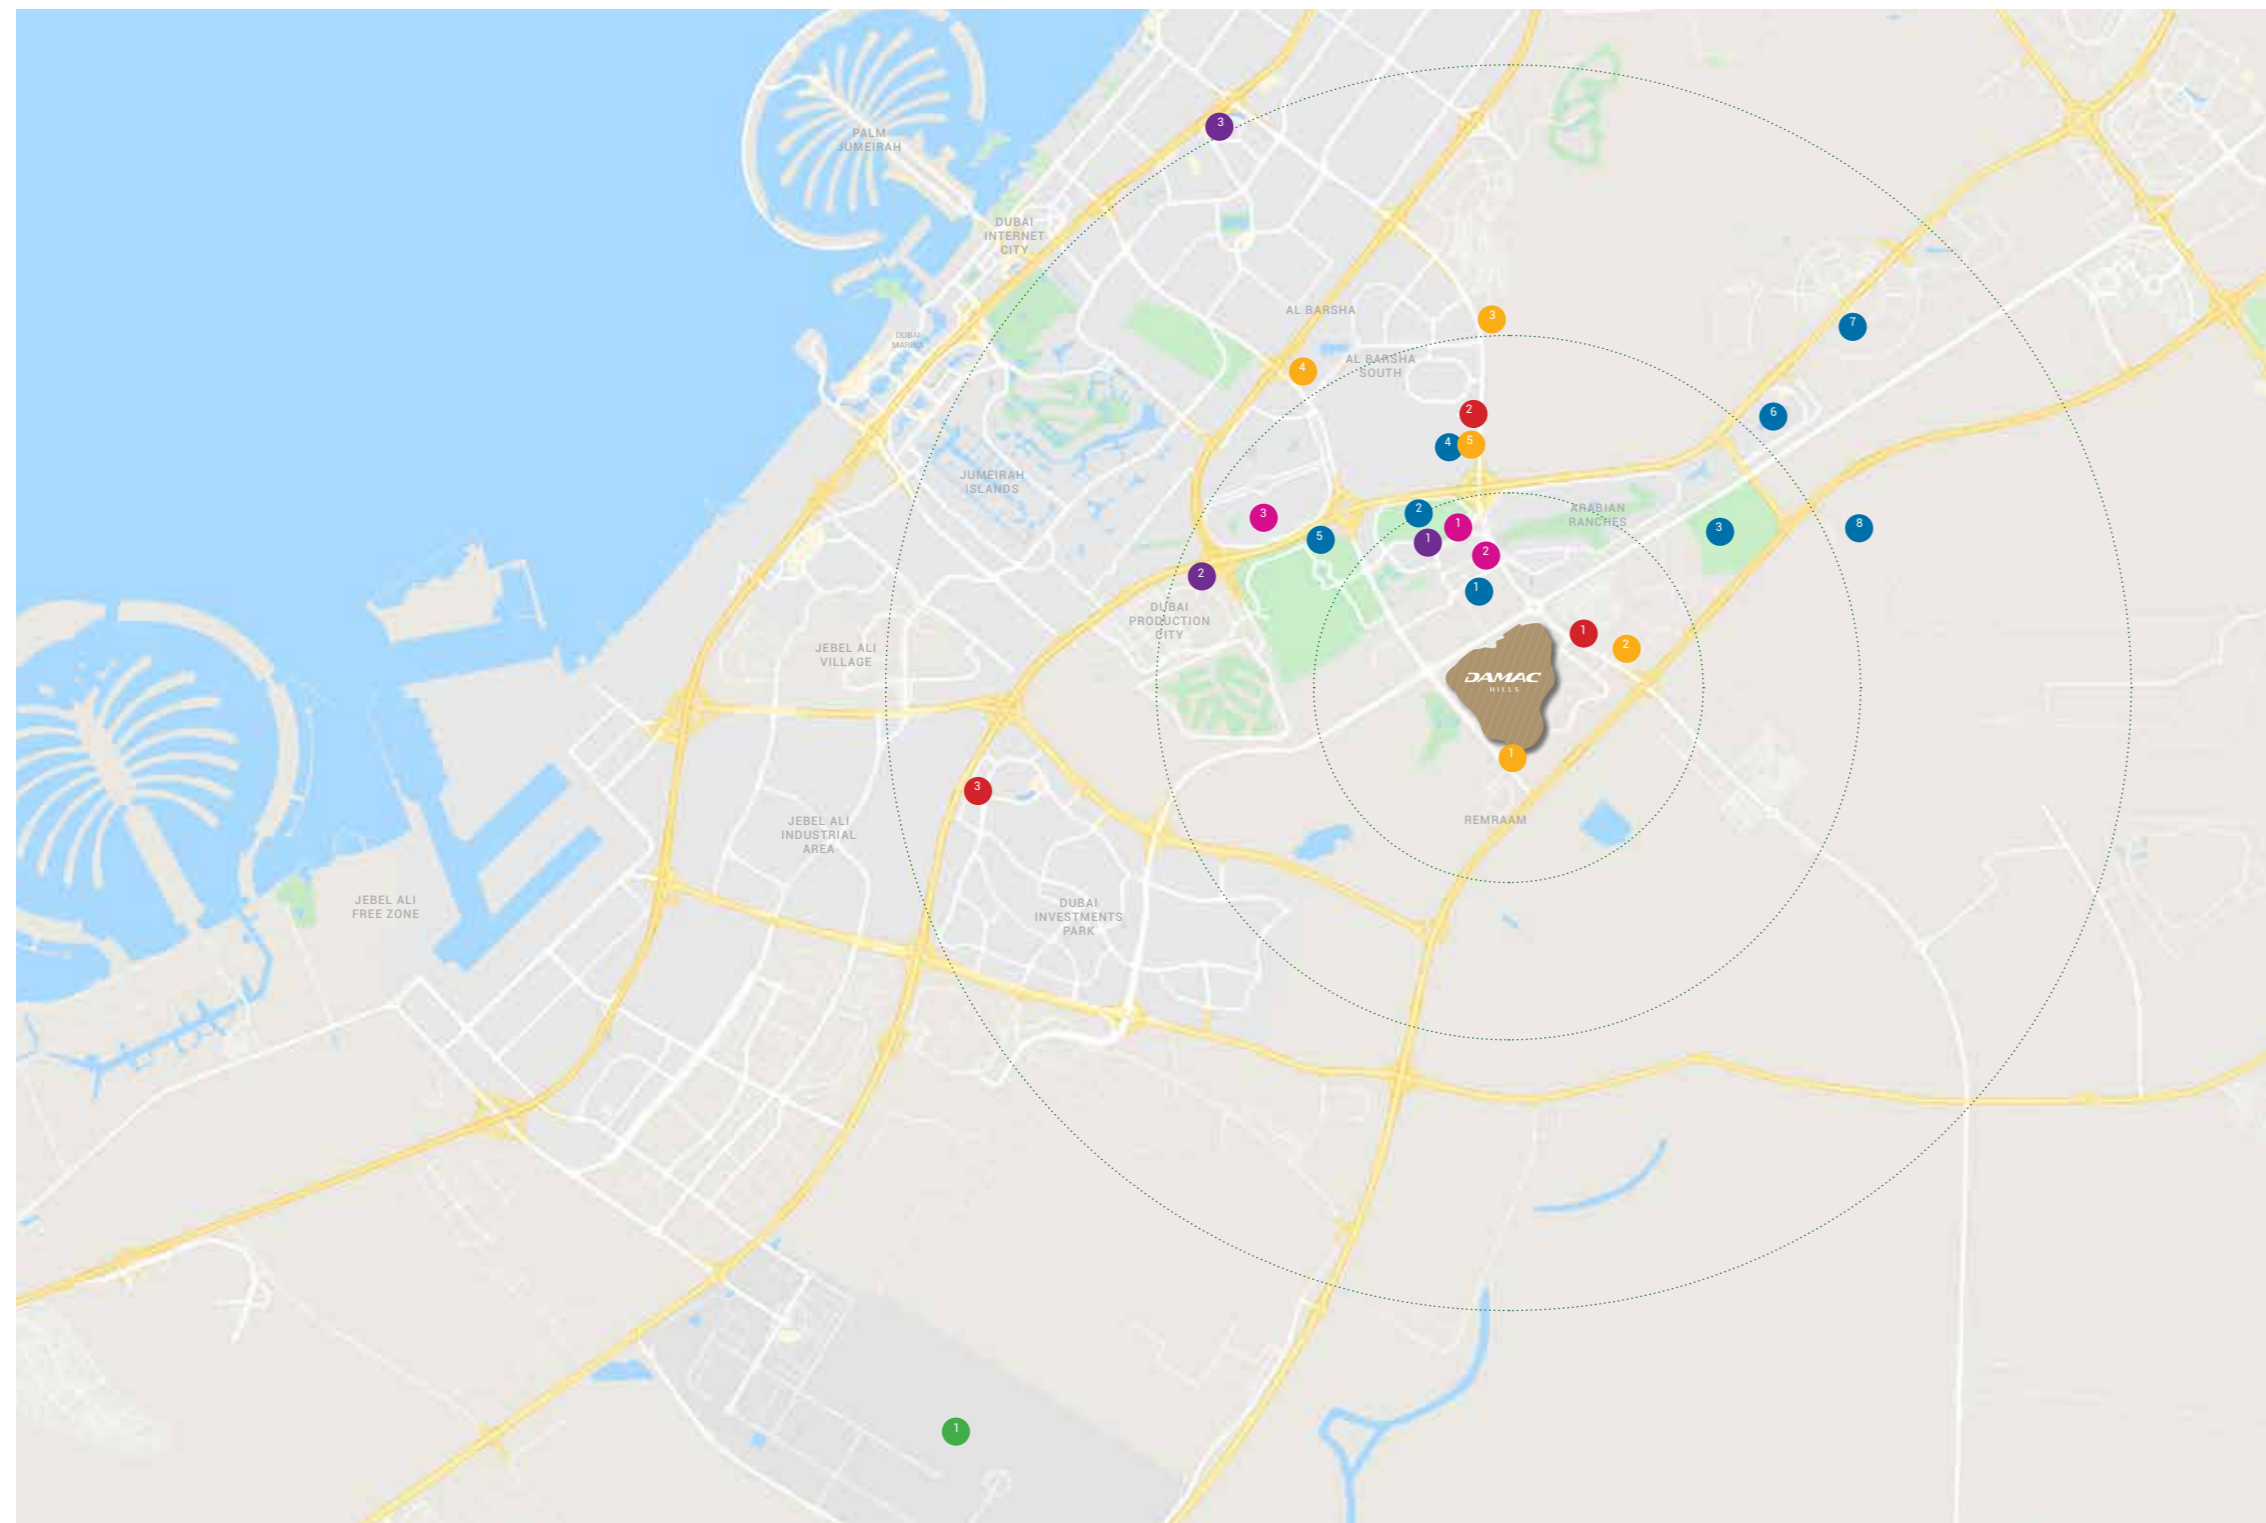

# DAMAC HILLS CLOSE TO EVERYTHING

## MALLS

- 1 First Avenue Mall – 11 minutes
- 2 City Centre Me'aisem – 14 minutes
- 3 Mall of the Emirates – 24 minutes

## SCHOOLS

- 1 Jebel Ali School – 5 minutes
- 2 Fairgreen International School – 11 minutes
- 3 Global Indian International School – 16 minutes
- 4 Safa Community School – 18 minutes
- 5 Kings' School – 21 minutes

## ESSENTIALS

- 1 Jebel Ali International School
- 2 CreaKids Nursery
- 3 Line Circle Cafe
- 4 Food Trucks
- 5 Carrefour Supermarket
- 6 Corner Barber
- 7 4Her Salon
- 8 Community Centre
- 9 Radisson Dubai DAMAC Hills
- 10 Trump International Golf Club Dubai
- 11 Prato/71 Sports Bar
- 12 Spinneys Supermarket
- 13 Bakericious Supermarket
- 14 Saudi German Clinic
- 15 Medicina Pharmacy
- 16 Viva Supermarket
- 17 Maison de Coiffure